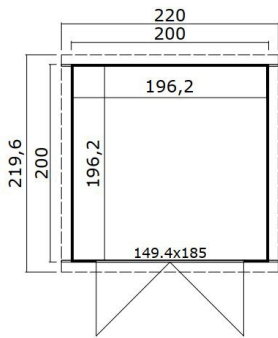

-  19 mm
-  1
-  0
-  **2 YEARS**

PACKAGING: 1 PALLET(S)

 230 x 57 x 118 cm
430 kg

EAN 4743329286064

DIMENSIONS

Floor area	3.85 m ²
Roof dimensions	2.20 x 2.20 m
Cubic volume	≈ 7.9 m ³
Wall height	≈ 2.00 m
Ridge height	≈ 2.11 m
Front overhang	≈ 10 cm

WINDOWS & DOORS

1 x Double door (XGA+28*)	149.4 x 185.0 cm
---------------------------	------------------

*XGA+28: Plexi Glazed Action with 28 mm Frame

ROOF & FLOOR

Roof boards	15.5x90 mm
Roof surface	4.83 m ²
Roof angle	≈ 3 °